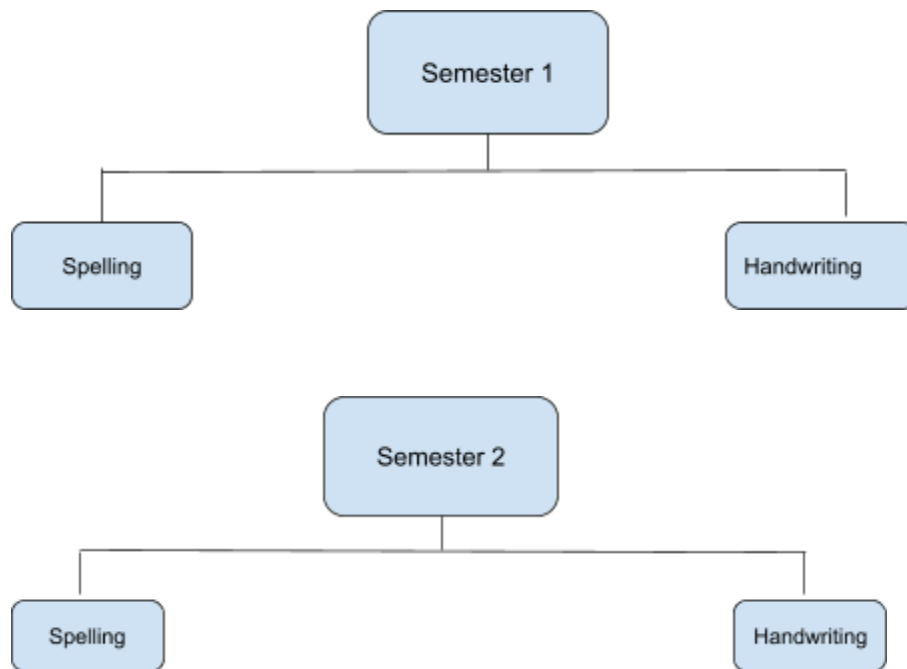

Ridgefield Christian Second Grade Spelling/Handwriting

Ridgefield Christian School Second Grade

Semester 1	
1. Spelling	2. Handwriting
(90 Days)	(90 Days)
Lessons 1-16	Lessons Practice B1-10, General B1-30

Semester 1: Lesson Standards	
1. Spelling	1. Handwriting
(90 Days)	(90 Days)
RF.2.2.B RF.2.3 RF.2.3.B RF.2.3.C RF.2.3.E RF.2.3.F	L.2.1.K

Ridgefield Christian School Second Grade

Semester 2: Lessons	
2. Spelling	3. Handwriting
(90 days)	(90 days)
Lesson 17-32	Lessons T1-45