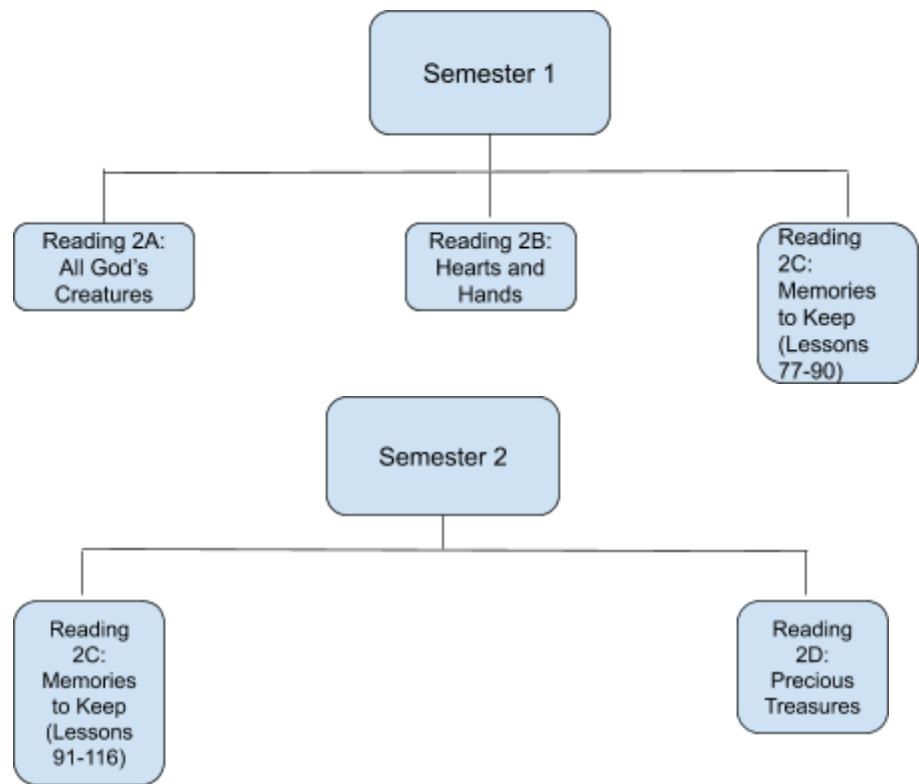

Ridgefield Christian Second Grade Reading

Ridgefield Christian School Second Grade

Semester 1		
1. Reading 2A: All God's Creatures	2. Reading 2B: Hearts and Hands	3. Reading 2C: Memories to Keep
(40 Days)	(36 Days)	(14 Days)
Lessons 1-40	Lessons 41-76	Lesson 77-90

Semester 1: Lesson Standards		
1. Reading 2A: All God's Creatures	2. Reading 2B: Hearts and Hands	3. Reading 2C: Memories to Keep
(40 Days)	(36 Days)	(14 Days)
L.2.4. RL.2.1 RL.2.2 RL.2.3 RL.2.4 RL.2.5 RL.2.6 RL.2.7 RI.2.1 RI.2.4 RI.2.5 RI.2.6 RI.2.7 RI.2.8 SL.2.1.A SL.2.1.B SL.2.1.C SL.2.2 SL.2.3 SL.2.4 SL.2.6	L.2.4 L.2.4.A L.2.4.C L.2.5 RL.2.1 RL.2.3 RL.2.4 RL.2.5 RL.2.6 RL.2.7 RI.2.1 RI.2.4 RI.2.5 RI.2.6 RI.2.7 RI.2.8 SL.2.1.A SL.2.1.B SL.2.1.C SL.2.2 SL.2.3	L.2.4.B L.2.4 L.2.4.A L.2.4.C L.2.5.C RL.2.1 RL.2.3 RL.2.4 RL.2.5 RL.2.6 RL.2.7 RI.2.1 RI.2.2 RI.2.3 RI.2.4 RI.2.5 RI.2.6 RI.2.7 RI.2.8 SL.2.1.A SL.2.1.B